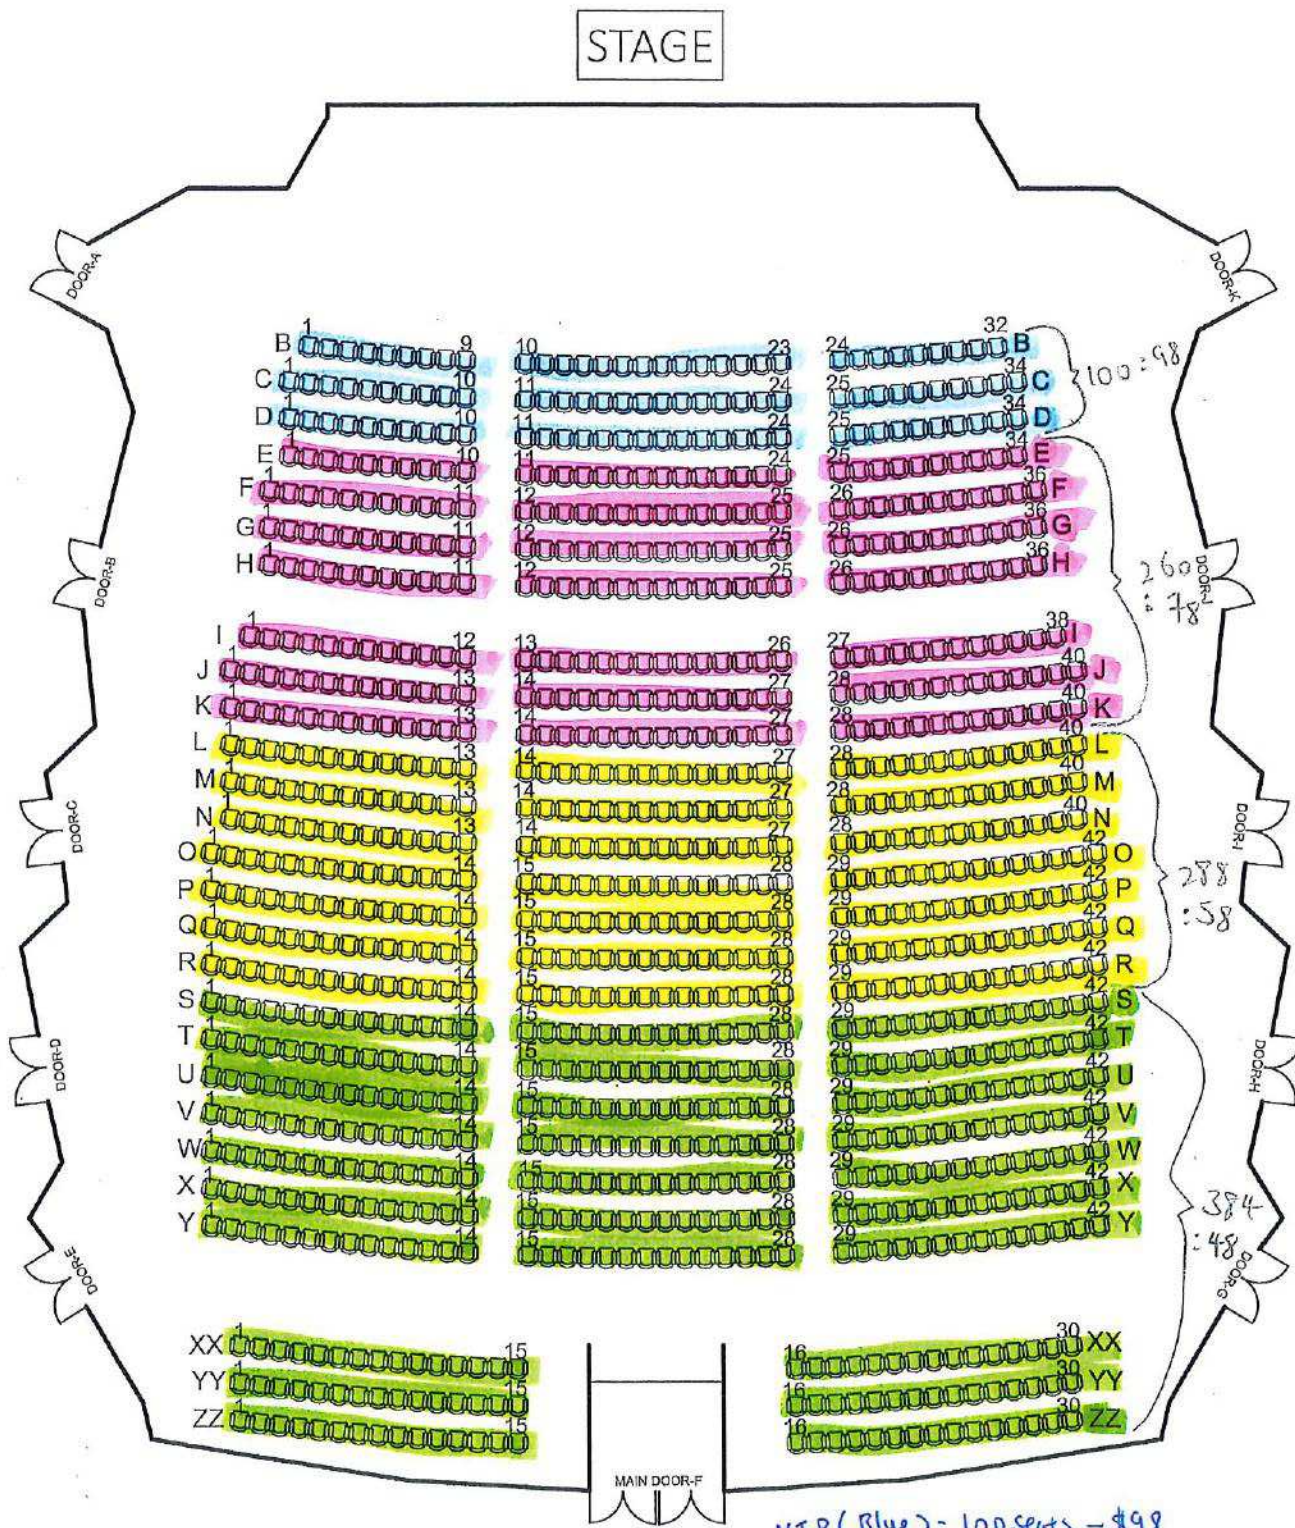

The Bellamy Brothers

Asia Arts and Culture Pte Ltd
 Kallang Theatre
 1 Stadium Walk
 Singapore 397688
 Tel (65) 6348 7907 Fax (65) 6348 7097
 www.kallangtheatre.com

KALLANG THEATRE

STALLS

- VIP (Blue): 100 seats - \$98
- A (pink): 260 seats - \$78
- B (yellow): 288 seats - \$58
- C (green): 384 seats - \$48
- D (orange): 680 seats - \$38