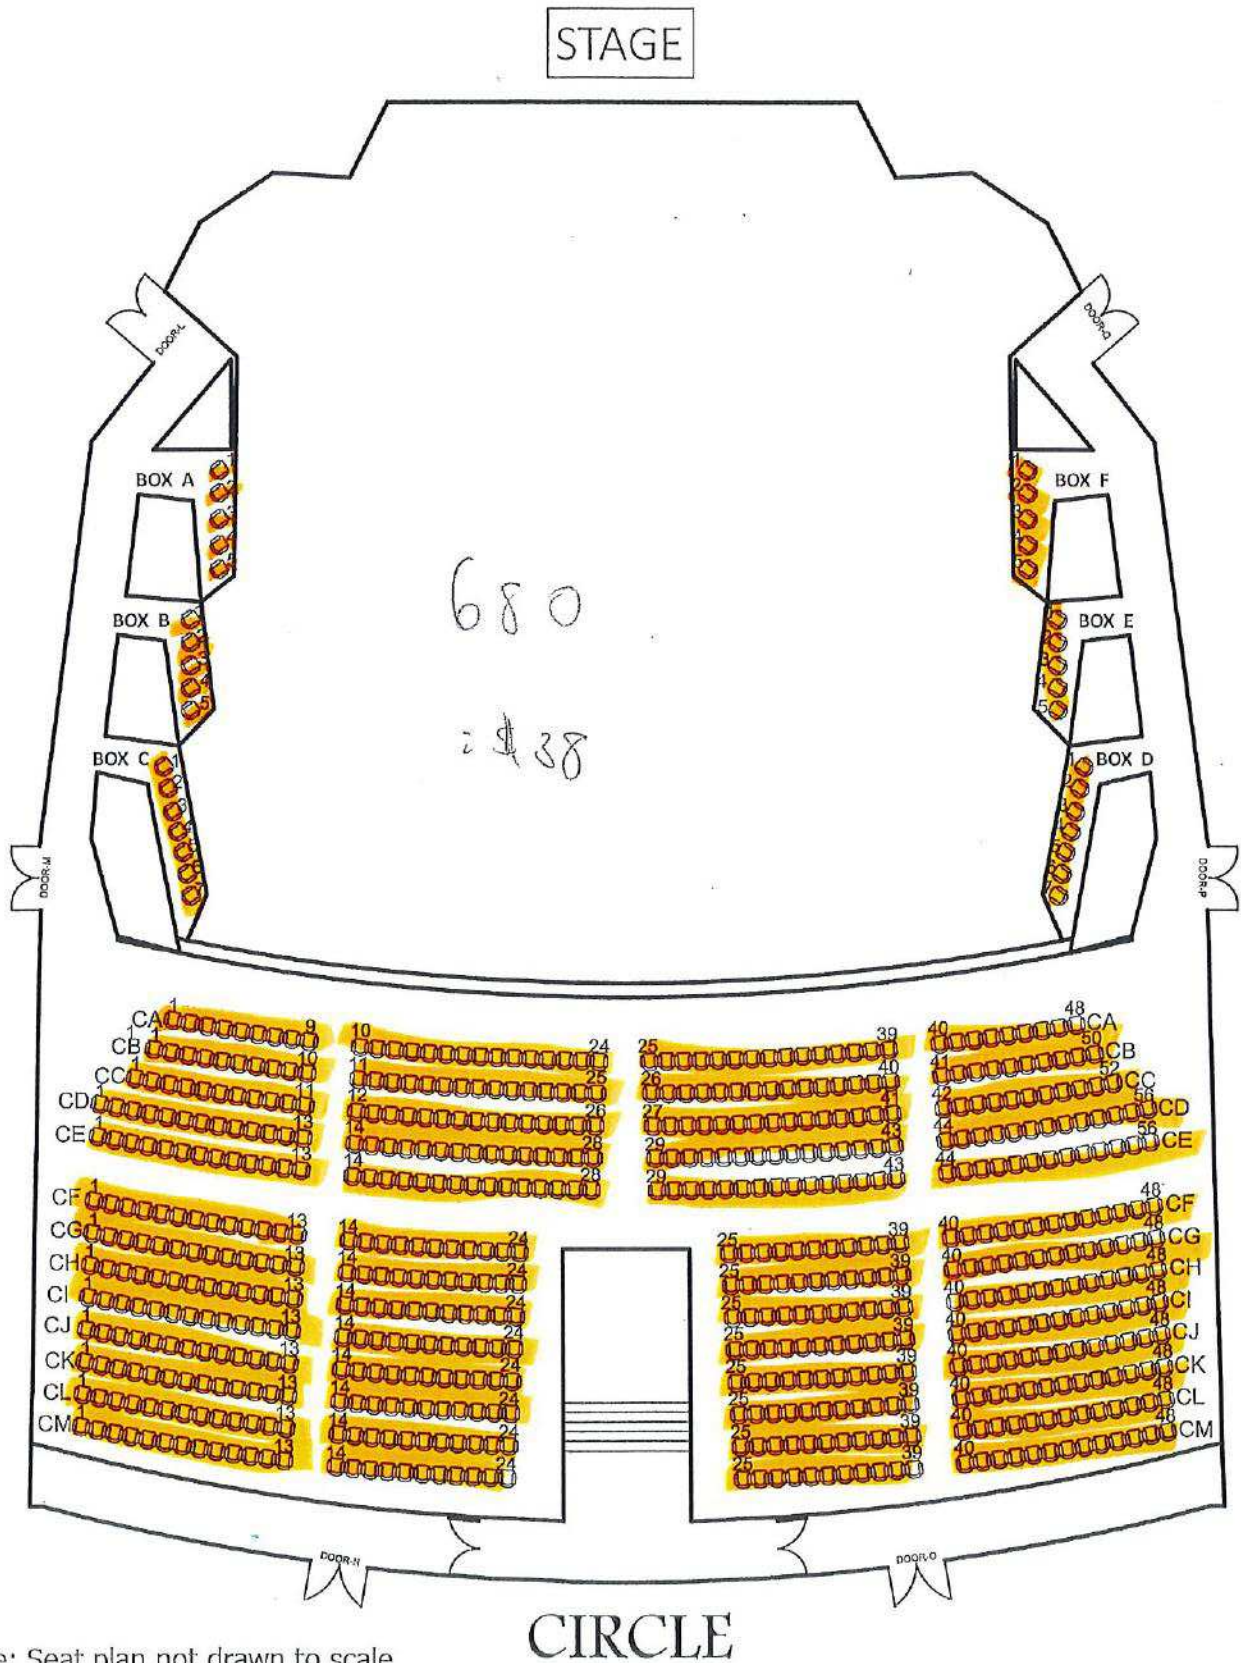

Asia Arts and Culture Pte Ltd
Kallang Theatre
1 Stadium Walk
Singapore 397688
Tel (65) 6348 7907 Fax (65) 6348 7097
www.kallangtheatre.com

KALLANG THEATRE

Note: Seat plan not drawn to scale