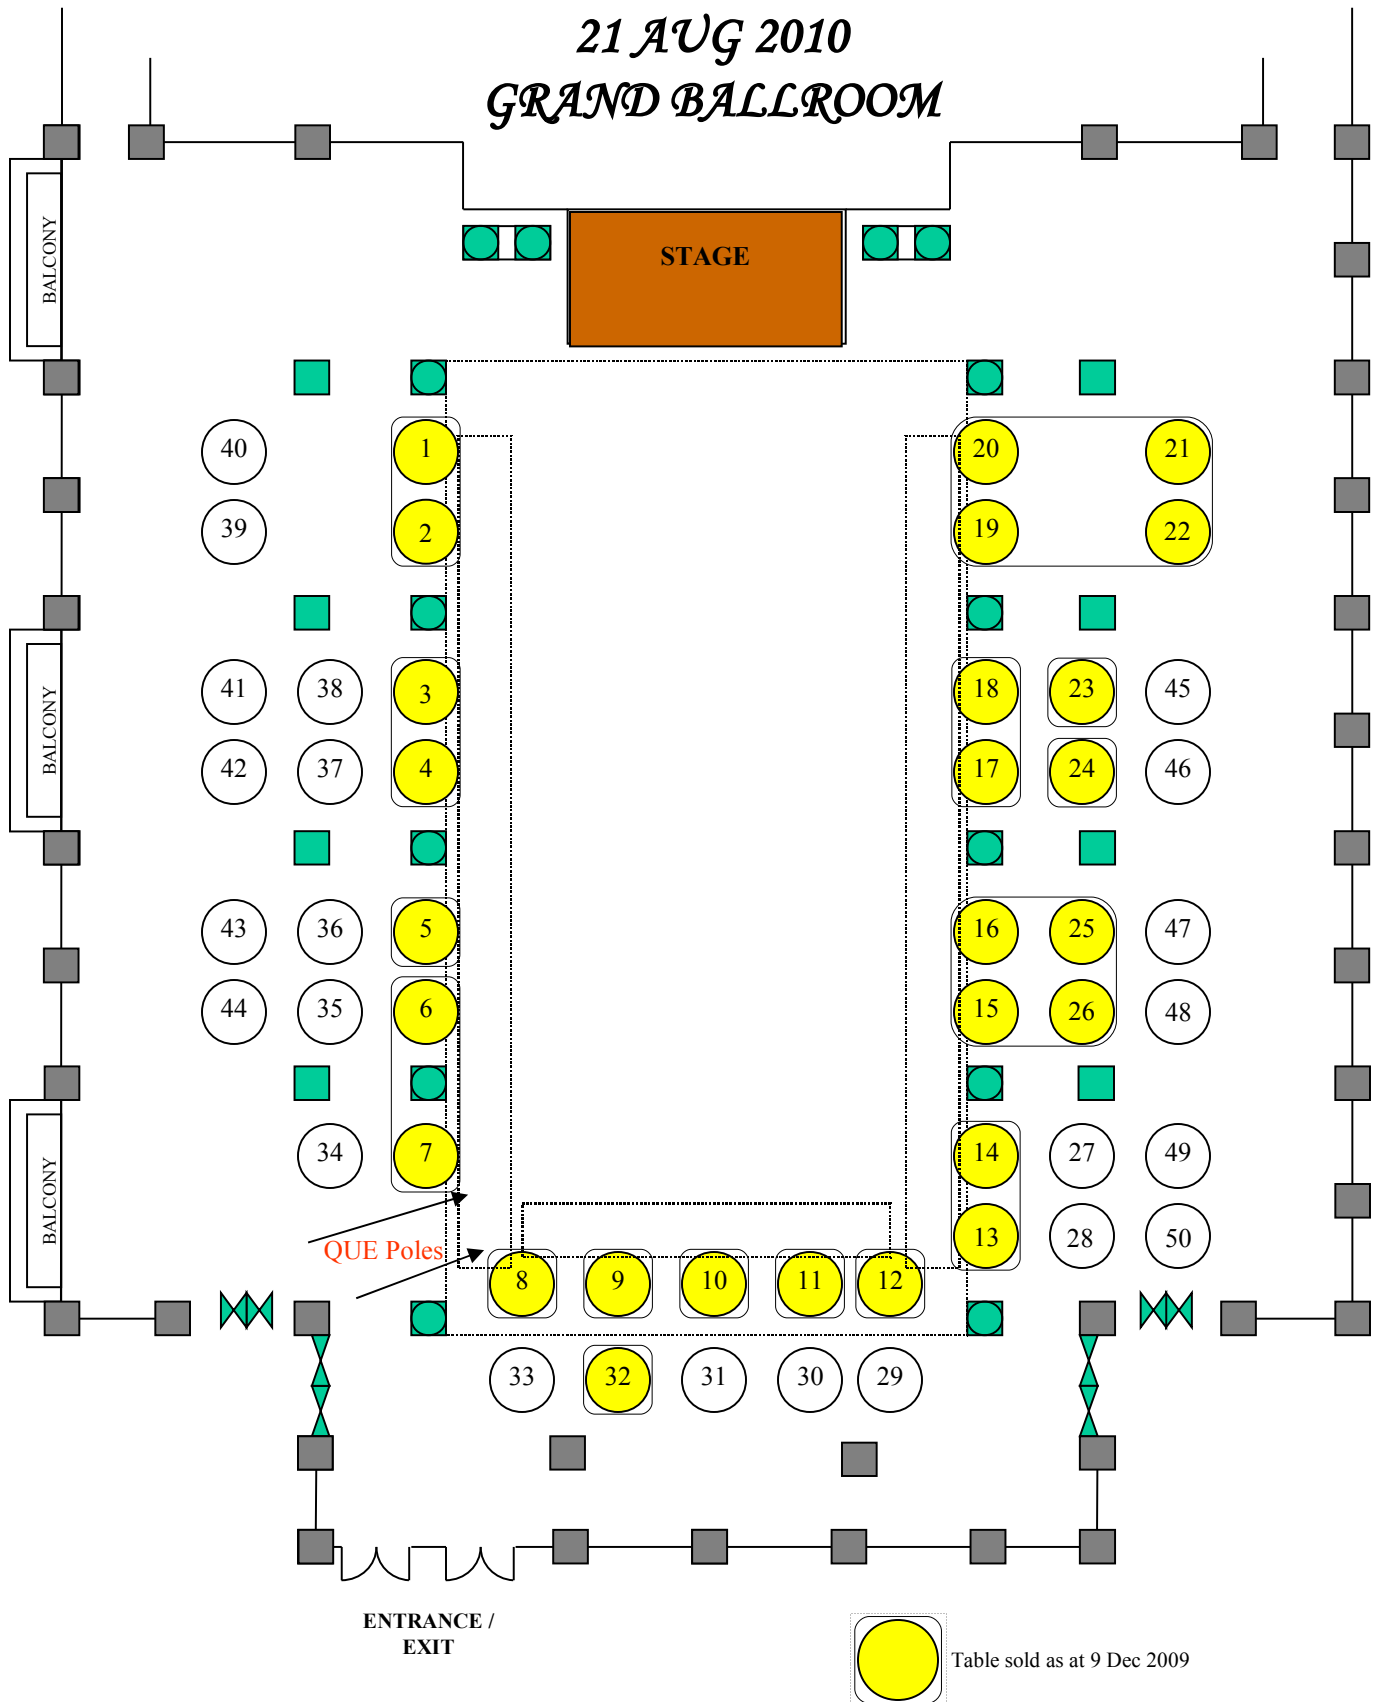

## GRAND BALLROOM

ENTRANCE /  
EXIT

Table sold as at 9 Dec 2009